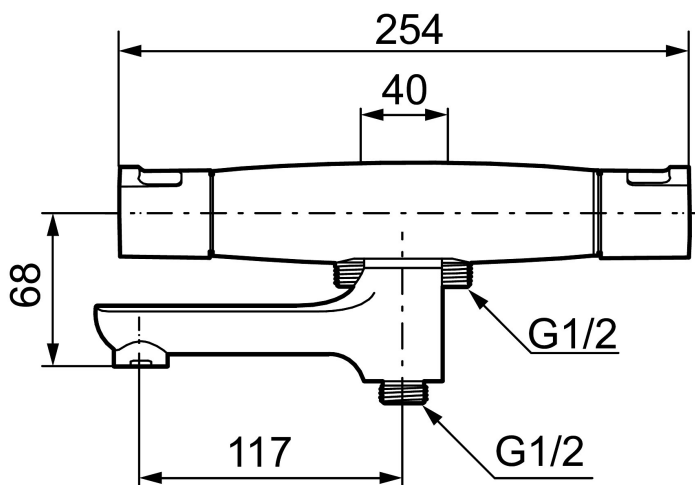

Article number: 246000

Description: Chrome, with connection down

Uniqe characteristics

Backflow protection unit type **HC**

- Swivel spout with built-in diverter
- Temperature handle with safety stop at 38°C and 42°C
- With Eco-function
- Projection from wall 171 mm
- Approved non-return valves, EN-Standard EN1717
- Extra user-friendly grips, approved by the Rheumatism Association in Sweden

Article number: 246000

Sparepartlist

NO.	ART NO.	RSK	DESCRIPTION
1	409653.AA	8345188	On/off handle, complete, chrome, retail packed
2	409658.AA	8345190	End cover, chrome, retail packed
3	409354.AA	8345137	Ceramic headwork, retail packed
4	708079.AE		Eco, Stop ring, on/off
5	708764.AE	8345114	Thermostatic cartridge
6	209556.AE	8345184	Stop ring, temperature
7	409654.AA	8345189	Temperature handle, complete, chrome, retail packed
8	409656	8344876	Swivel spout, for coversion of shower mixer to bath/shower mixer, chrome
9	209519.AE	8938340	O-ring, for swivel spout
10	131415.AE	8281512	Housing M24 utv., 15 mm, chrome
11	409650.AA	8345187	On/off- and temperature handle, complete, chrome, retail packed
12	159006.AE	8187806	Wall bracket Mora Cera 40 c/c, complete
13	159027.AE	8345938	3 mm bit for flexible key
14	891019.AE	8186887	Fleixble key
15	409320	8187807	Vaska rebuild kit
16	109196.AE	8345618	Insert with non-return valve, Vaska

NO.	ART NO.	RSK	DESCRIPTION
17	129098.AE	8345617	Non-return valve (2 pcs)
18	409659.AE	8187025	Shower connector M18x1xG1/2
19	129369.AE	8295360	End cover
20	139783.AE	8281546	Aerator inlet, 20–24 l/min at 300 kPa
21	209494.AE	8314141	Spout nipple incl cover ring