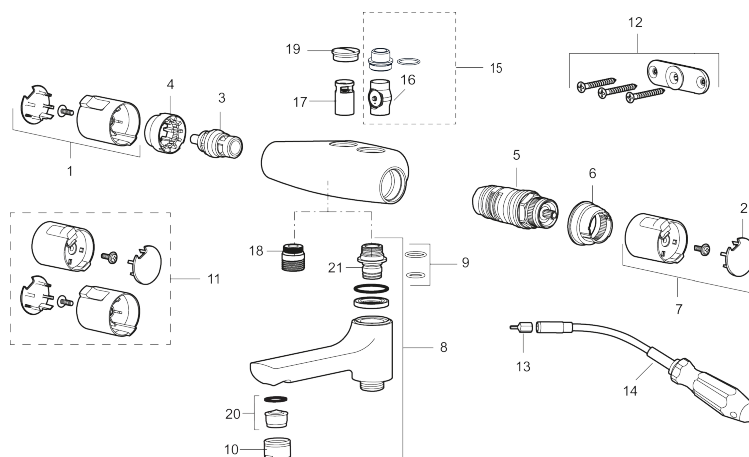

Article number: 246000

Description: Chrome, with connection down

Uniqe characteristics

Backflow protection unit type **HC**

- Swivel spout with built-in diverter
- Temperature handle with safety stop at 38°C and 42°C
- With Eco-function
- Projection from wall 171 mm
- Approved non-return valves, EN-Standard EN1717
- Extra user-friendly grips, approved by the Rheumatism Association in Sweden

PRODUCT DESCRIPTION

MORA CERA T4 bath mixer

A bathroom is a place for relaxation, pleasure and recharging your batteries. So fill it with enjoyment. Save energy effortlessly, protect against fluctuations in water temperature, take an extra long shower with a clear conscience. Mora Cera puts quality time in your bathroom in countless ways.

Article number: 246000

Sparepartlist

NO.	ART NO.	RSK	DESCRIPTION
1	409653.AA	8345188	On/off handle, complete, chrome, retail packed
2	409658.AA	8345190	End cover, chrome, retail packed
3	409354.AA	8345137	Ceramic headwork, retail packed
4	708079.AE		Eco, Stop ring, on/off
5	708764.AE	8345114	Thermostatic cartridge
6	209556.AE	8345184	Stop ring, temperature
7	409654.AA	8345189	Temperature handle, complete, chrome, retail packed
8	409656	8344876	Swivel spout, for coversion of shower mixer to bath/shower mixer, chrome
9	209519.AE	8938340	O-ring, for swivel spout
10	131415.AE	8281512	Housing M24 utv., 15 mm, chrome
11	409650.AA	8345187	On/off- and temperature handle, complete, chrome, retail packed
12	159006.AE	8187806	Wall bracket Mora Cera 40 c/c, complete
13	159027.AE	8345938	3 mm bit for flexible key
14	891019.AE	8186887	Fleixble key
15	409320	8187807	Vaska rebuild kit
16	109196.AE	8345618	Insert with non-return valve, Vaska

NO.	ART NO.	RSK	DESCRIPTION
17	129098.AE	8345617	Non-return valve (2 pcs)
18	409659.AE	8187025	Shower connector M18x1xG1/2
19	129369.AE	8295360	End cover
20	139783.AE	8281546	Aerator inlet, 20–24 l/min at 300 kPa
21	209494.AE	8314141	Spout nipple incl cover ring