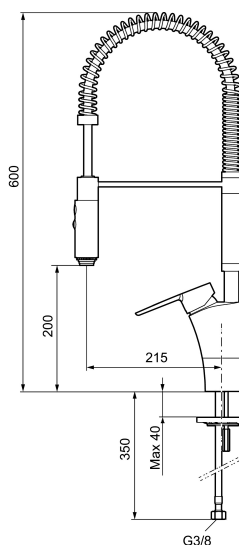

The headpiece (nozzle) is removable and the flow can be varied between different spray patterns such as concentrated jet or shower. The kitchen work becomes easier, more efficient, more attractive and with the ESS function more environmental friendly.

Article number: 242301 Flow 3 bar: 10.3 l/m

Description: Chrome

Uniqe characteristics

Backflow protection unit type

- ESS (energy saving system)
- Ceramic cartridge with soft closing function
- Adjustable flow control and temperature limiter
- Hose, limitation part for 60°, 85°, 110° or 360° included
- Nozzle with concentrated jet and hand shower
- Soft PEX[®] hoses with 3/8" connecting nut (stainless steel braided)
- Approved non-return valves, EN-Standard EN1717
- Hole diameter Ø34-37 mm