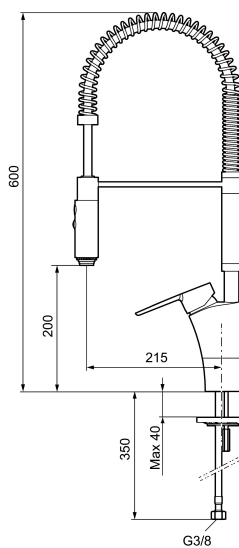

Article number: 242301 Flow 3 bar: 10.3 l/m

Description: Chrome

Uniqe characteristics

Backflow protection unit type

- ESS (energy saving system)
- Ceramic cartridge with soft closing function
- Adjustable flow control and temperature limiter
- Hose, limitation part for 60°, 85°, 110° or 360° included
- Nozzle with concentrated jet and hand shower
- Soft PEX[®] hoses with 3/8" connecting nut (stainless steel braided)
- Approved non-return valves, EN-Standard EN1717
- Hole diameter Ø34-37 mm

Article number: 242301

Sparepartlist

NO.	ART NO.	RSK	DESCRIPTION
1	409331.AE		Nozzle
2	409330.AE		Hose, Mora Izzy Mini-Profi
3	409336.AE		Gasket kit, Mora Izzy Mini-Profi
4	409335.AE		Arm and screw, Mora Izzy Mini-Profi
5	409600.AE	8345186	Lever, complete
6	409392.AE	8344866	Colour marking and mounting screw for lever
7	409391.AE	8344865	Cover nut
8	409403.AE	8345132	Ceramic cartridge, incl service tool
9	409403.AE	8345132	Ceramic cartridge, incl service tool

NO.	ART NO.	RSK	DESCRIPTION
10	891096.AE	8345921	Service tool
11	409388.AE	8346914	Fastening details, kitchen
12	409430.AE	8541683	Diverter
13	439060.AE	8295361	Lock nut
14	S600056		Spout, complete
15	209565.AE		Limitation segment
16	708843.AE	8295357	O-ring (15,54 x 2,62), 2 pcs