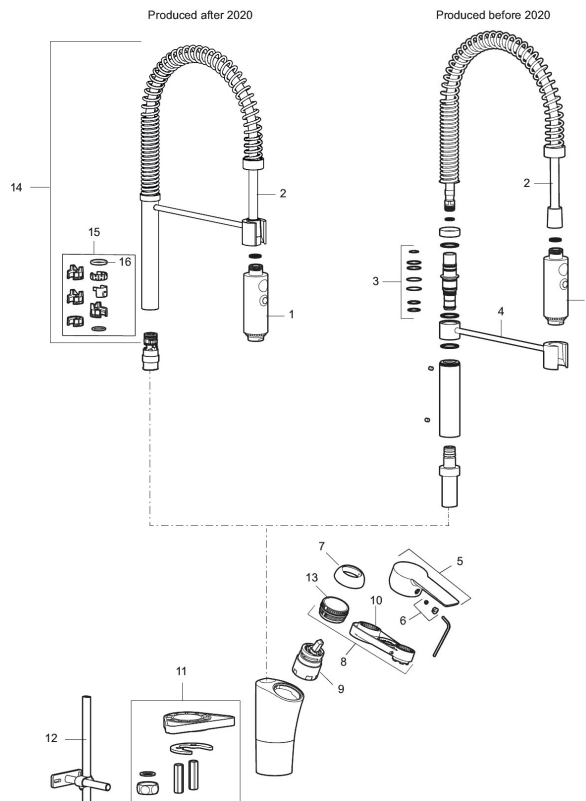

Article number: 242301 Flow 3 bar: 10.3 l/m

Description: Chrome

Uniqe characteristics

Backflow protection unit type

- ESS (energy saving system)
- Ceramic cartridge with soft closing function
- Adjustable flow control and temperature limiter
- Hose, limitation part for 60°, 85°, 110° or 360° included
- Nozzle with concentrated jet and hand shower
- Soft PEX[®] hoses with 3/8" connecting nut (stainless steel braided)
- Approved non-return valves, EN-Standard EN1717
- Hole diameter Ø34-37 mm

PRODUCT DESCRIPTION

MORA CERA miniprofi kitchen mixer

The kitchen mixer for demanding domestic chefs (pro's). Mora Cera Miniprofi takes the benefits of the professional kitchen into your home, providing an exciting accent to the traditional domestic kitchen.

Article number: 242301

Sparepartlist

NO.	ART NO.	RSK	DESCRIPTION
1	409331.AE		Nozzle
2	409330.AE		Hose, Mora Izzy Mini-Profi
3	409336.AE		Gasket kit, Mora Izzy Mini-Profi
4	409335.AE		Arm and screw, Mora Izzy Mini-Profi
5	409600.AE	8345186	Lever, complete
6	409392.AE	8344866	Colour marking and mounting screw for lever
7	409391.AE	8344865	Cover nut
8	409403.AE	8345132	Ceramic cartridge, incl service tool
9	409403.AE	8345132	Ceramic cartridge, incl service tool

NO.	ART NO.	RSK	DESCRIPTION
10	891096.AE	8345921	Service tool
11	409388.AE	8346914	Fastening details, kitchen
12	409430.AE	8541683	Diverter
13	439060.AE	8295361	Lock nut
14	S600056		Spout, complete
15	209565.AE		Limitation segment
16	708843.AE	8295357	O-ring (15,54 x 2,62), 2 pcs