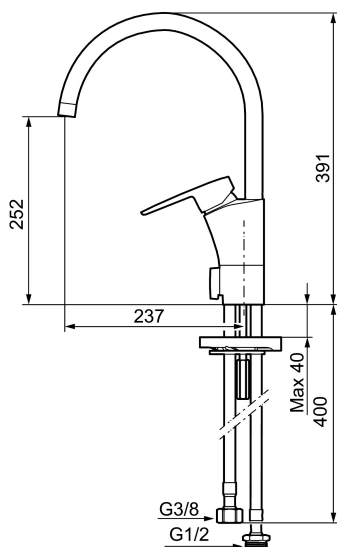

**Article number:** 242151 **Flow 3 bar:** 7.9 l/m

**Description:** Chrome, with 3/8" connecting nut

### Unique characteristics

Energy class

Assessed

Backflow protection unit type

- ESS (energy saving system)
- Ceramic cartridge with soft closing function
- Adjustable flow control and temperature limiter
- Eco (energy and water saving aerator)
- Soft PEX<sup>®</sup> hoses with 3/8" connecting nut (stainless steel braided)
- Swivel spout, limitation part for 60°, 85°, 110° or 360° included
- With dishwasher valve, switchable between cold and hot water. Pre-set on cold water
- Hole diameter Ø32-37 mm