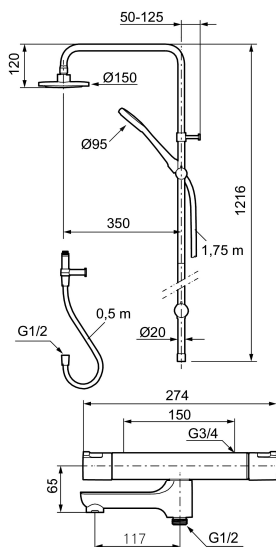

## MORA CERA bath & shower system kit

Article number: 241905

Description: Chrome

#### **Mora Cera thermostatic mixer art.no. 240100.DB**

- Swivel spout with built-in diverter
- Temperature handle with safety stop at 38°C and 42°C
- With Eco-function
- Approved non-return valves, EN-Standard EN1717
- Extra user-friendly grips, approved by the Rheumatism Association in Sweden

#### **Mora Cera Shower System S5 art.no. 130005**

- Diverter with ceramic cartridge
- Shower hose in metal, PVC- and BPA-free
- With Easy-Clean anti-limescale system
- Shower bar can be shortened if required
- Diverter can be mounted with lever pointing in chosen direction
- Air mixture provides comfort flow at 6 l/min, max flow 10 l/min

#### **Mora Shower bar bracket with hose art.no. 130367**