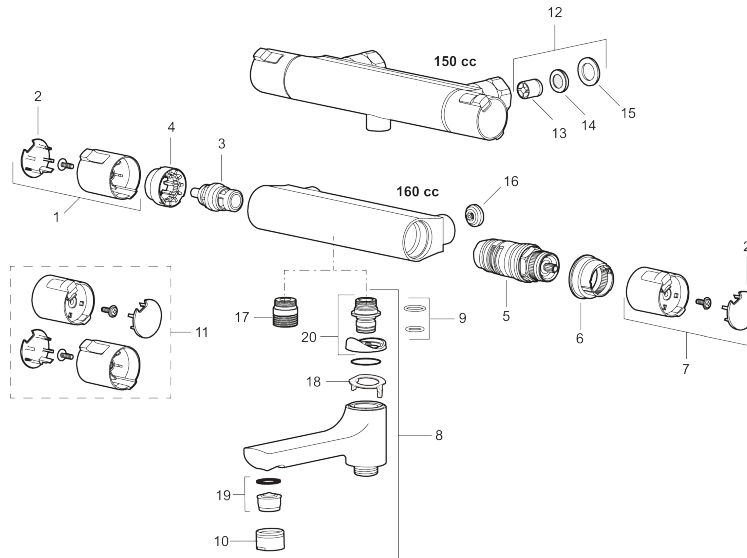

#### **Mora Cera thermostatic mixer art.no. 240100.DB**

- Swivel spout with built-in diverter
- Temperature handle with safety stop at 38°C and 42°C
- With Eco-function
- Approved non-return valves, EN-Standard EN1717
- Extra user-friendly grips, approved by the Rheumatism Association in Sweden

#### **Mora Cera Shower System S5 art.no. 130005**

- Diverter with ceramic cartridge
- Shower hose in metal, PVC- and BPA-free
- With Easy-Clean anti-limescale system
- Shower bar can be shortened if required
- Diverter can be mounted with lever pointing in chosen direction
- Air mixture provides comfort flow at 6 l/min, max flow 10 l/min

#### **Mora Shower bar bracket with hose art.no. 130367**

PRODUCT DESCRIPTION

MORA CERA bath & shower system kit

Article number: 241905

Sparepartlist

NO.	ART NO.	RSK	DESCRIPTION
1	409653.AA	8345188	On/off handle, complete, chrome, retail packed
2	409658.AA	8345190	End cover, chrome, retail packed
3	409354.AA	8345137	Ceramic headwork, retail packed
4	708079.AE		Eco, Stop ring, on/off
5	708764.AE	8345114	Thermostatic cartridge
6	209556.AE	8345184	Stop ring, temperature
7	409654.AA	8345189	Temperature handle, complete, chrome, retail packed
8	409656	8344876	Swivel spout, for conversion of shower mixer to bath/shower mixer, chrome
9	209519.AE	8938340	O-ring, for swivel spout
10	131415.AE	8281512	Housing M24 utv., 15 mm, chrome
11	409650.AA	8345187	On/off- and temperature handle, complete, chrome, retail packed
12	708338.AE		Non-return valve (2 pcs)
13	139465.AE	8186872	Non-return valve, with lock ring
14	708080.AE		Holder for filter, complete
15	709339.AE	8938274	Gasket 24/15x2, 2 pcs
16	129380.AE	8345651	Non-return valve (2 pcs)
17	409659.AE	8187025	Shower connector M18x1xG1/2

NO.	ART NO.	RSK	DESCRIPTION
18	129154.AE	8295332	Stop ring
19	139783.AE	8281546	Aerator inlet, 20–24 l/min at 300 kPa
20	209494.AE	8314141	Spout nipple incl cover ring