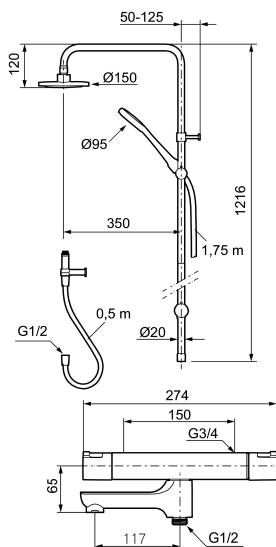

## MORA CERA bath & shower system kit

Article number: 241905

Description: Chrome

#### **Mora Cera Shower System S5 art.no. 130005**

- Diverter with ceramic cartridge
- Shower hose in metal, PVC- and BPA-free
- With Easy-Clean anti-limescale system
- Shower bar can be shortened if required
- Diverter can be mounted with lever pointing in chosen direction
- Air mixture provides comfort flow at 6 l/min, max flow 10 l/min

#### **Mora Shower bar bracket with hose art.no. 130367**

PRODUCT DESCRIPTION

MORA CERA bath & shower system kit

Article number: 241905

Sparepartlist

NO.	ART NO.	RSK	DESCRIPTION
1	409653.AA	8345188	On/off handle, complete, chrome, retail packed
2	409658.AA	8345190	End cover, chrome, retail packed
3	409354.AA	8345137	Ceramic headwork, retail packed
4	708079.AE		Eco, Stop ring, on/off
5	708764.AE	8345114	Thermostatic cartridge
6	209556.AE	8345184	Stop ring, temperature
7	409654.AA	8345189	Temperature handle, complete, chrome, retail packed
8	409656	8344876	Swivel spout, for conversion of shower mixer to bath/shower mixer, chrome
9	209519.AE	8938340	O-ring, for swivel spout
10	131415.AE	8281512	Housing M24 utv., 15 mm, chrome
11	409650.AA	8345187	On/off- and temperature handle, complete, chrome, retail packed
12	708338.AE		Non-return valve (2 pcs)
13	139465.AE	8186872	Non-return valve, with lock ring
14	708080.AE		Holder for filter, complete
15	709339.AE	8938274	Gasket 24/15x2, 2 pcs
16	129380.AE	8345651	Non-return valve (2 pcs)
17	409659.AE	8187025	Shower connector M18x1xG1/2

NO.	ART NO.	RSK	DESCRIPTION
18	129154.AE	8295332	Stop ring
19	139783.AE	8281546	Aerator inlet, 20–24 l/min at 300 kPa
20	209494.AE	8314141	Spout nipple incl cover ring