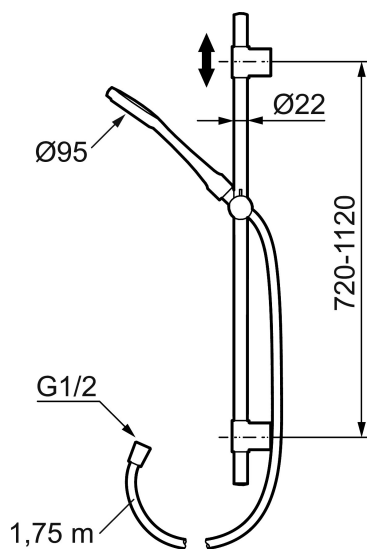

Unique characteristics

MORA CERA S5 shower set

A bathroom is a place for relaxation, pleasure and recharging your batteries. So fill it with enjoyment. Save energy effortlessly, protect against fluctuations in water temperature, take an extra long shower with a clear conscience. Mora Cera puts quality time in your bathroom in countless ways.

Article number: 130319 **Flow 3 bar:** 10.0 l/m

Description: Chrome

- **In plastic bag**
- Length of bar 720-1120 mm
- Shower hose in metal, PVC- and BPA-free
- With adjustable wall brackets for usage of existing screw holes
- With Easy-Clean anti-limescale system
- Optional connection with/without air mixture
- Air mixture provides comfort flow at 6 l/min, max flow 10 l/min