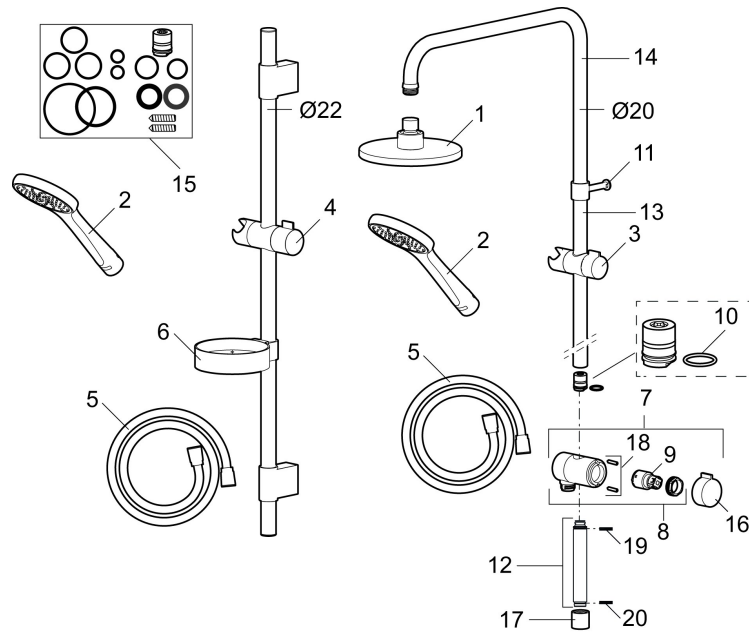

Article number: 130319 **Flow 3 bar:** 10.0 l/m

Description: Chrome

- **In plastic bag**
- Length of bar 720-1120 mm
- Shower hose in metal, PVC- and BPA-free
- With adjustable wall brackets for usage of existing screw holes
- With Easy-Clean anti-limescale system
- Optional connection with/without air mixture
- Air mixture provides comfort flow at 6 l/min, max flow 10 l/min

PRODUCT DESCRIPTION

MORA CERA S5 shower set

A bathroom is a place for relaxation, pleasure and recharging your batteries. So fill it with enjoyment. Save energy effortlessly, protect against fluctuations in water temperature, take an extra long shower with a clear conscience. Mora Cera puts quality time in your bathroom in countless ways.

Article number: 130319

Sparepartlist

NO.	ART NO.	RSK	DESCRIPTION
	139912.AE	8221715	Distrance ring Ø18, Ø20 and Ø22 mm, for soap dish 409416
1	209555	8180723	Shower head, 150 mm
2	130370	8199240	Hand shower
3	409418.AE	8284740	Slider
4	130363.AE	8762730	Slider
5	139835.AE	8199159	Shower hose in metal, 1750 mm
6	409416	8185645	Soap dish
7	409422	8541659	Diverter, complete
8	409430.AE	8541683	Diverter
9	409417.AA	8541628	Cartridge for diverter
10	639173.AE	8295314	Gasket (2 pcs)
11	139906.AE	8180378	Clip for shower bar 20 mm
12	209549.AE	8180946	Connecting pipe

NO.	ART NO.	RSK	DESCRIPTION
13	209548.AE	8180944	Lower bar
14	209550.AE	8180947	Upper bar for S5
15	409425.AE	8346925	Spare bag for Mora Shower System
16	409443.AE	8295326	Handle for diverter
17	209291.AE	8295321	Transition nipple G1/2 - M18x1
18	139812.AE	8295323	Stop screw M5x20
19	309246.AE	8295312	O-ring (13,1 x 1,6)
20	609029.AE	8295315	O-ring (16,1 x 1,6)