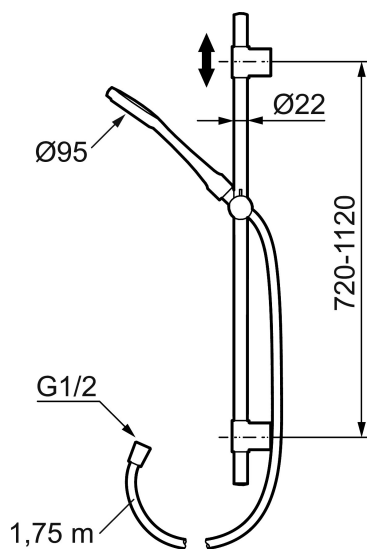

MORA CERA S5 shower set

A bathroom is a place for relaxation, pleasure and recharging your batteries. So fill it with enjoyment. Save energy effortlessly, protect against fluctuations in water temperature, take an extra long shower with a clear conscience. Mora Cera puts quality time in your bathroom in countless ways.

Article number: 130319 **Flow 3 bar:** 10.0 l/m

Description: Chrome

- **In plastic bag**
- Length of bar 720-1120 mm
- Shower hose in metal, PVC- and BPA-free
- With adjustable wall brackets for usage of existing screw holes
- With Easy-Clean anti-limescale system
- Optional connection with/without air mixture
- Air mixture provides comfort flow at 6 l/min, max flow 10 l/min