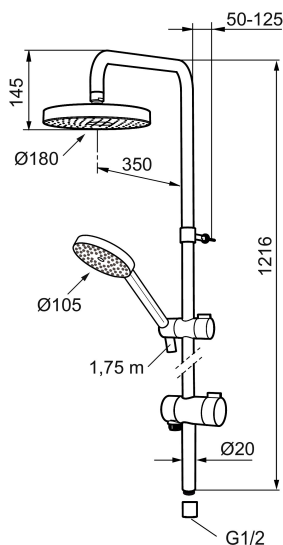

Unique characteristics

MORA MMIX S6 shower system

Mora MMIX combines a softly shaped, ergonomic exterior with an energy-efficient interior. It has a geometric design with softly billowing curves, and the whole product line conveys a timeless, uniform style. Mora MMIX was developed according to our unique EcoSafe™ environmental concept for low energy consumption and long-term environmental care.

Article number: 130315

Description: Chrome

- Diverter with ceramic cartridge
- Shower hose in metal, PVC- and BPA-free
- With Easy-Clean anti-limescale system
- Shower bar can be shortened if required
- Connection with G1/2
- Diverter can be mounted with lever pointing in chosen direction
- Eco (energy and water saving hand shower 9 l/min, shower head 12 l/min)