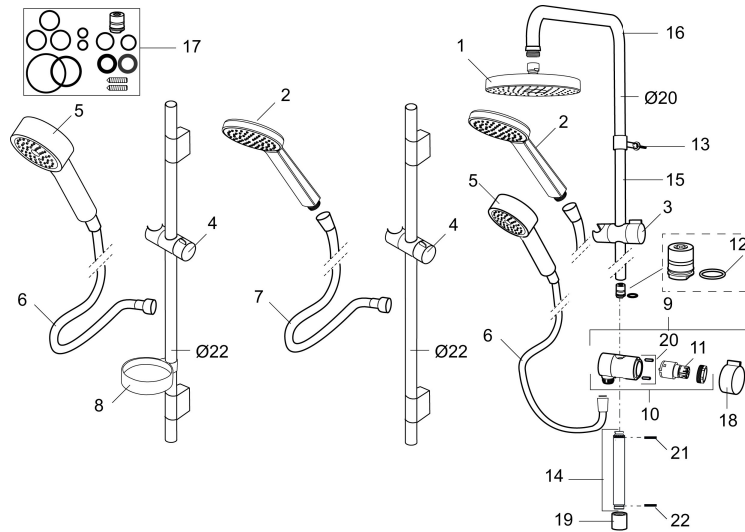

Article number: 130311

Description: Chrome

- Shower hose, PVC- and BPA-free
- With adjustable wall brackets for usage of existing screw holes
- With Easy-Clean anti-limescale system
- Flow limiter 12 l/min

Unique characteristics

PRODUCT DESCRIPTION

MORA MMIX S6 shower set

Mora MMIX combines elegance and ergonomic design with energy-efficiency. Soft geometric curves and a timeless style characterise the entire Mora MMIX range. The mixers were developed according to our unique EcoSafe™ concept focusing on low energy consumption and long-term environmental care.

Article number: 130311

Sparepartlist

NO.	ART NO.	RSK	DESCRIPTION
	139912.AE	8221715	Distrance ring Ø18, Ø20 and Ø22 mm, for soap dish 409416
1	209544	8180716	Shower head for S5, 180 mm
1	209545	8180717	Shower head for S6, 180 mm
2	130374	8275308	Hand shower for S6
3	409418.AE	8284740	Slider
4	130363.AE	8762730	Slider
5	130361	8199196	Hand shower
6	139835.AE	8199159	Shower hose in metal, 1750 mm
7	130365.AE	8251937	Shower hose (silver) 1750 mm
8	409416	8185645	Soap dish
9	409422	8541659	Diverter, complete
10	409430.AE	8541683	Diverter
11	409417.AA	8541628	Cartridge for diverter
12	639173.AE	8295314	Gasket (2 pcs)
13	139906.AE	8180378	Clip for shower bar 20 mm

NO.	ART NO.	RSK	DESCRIPTION
14	209549.AE	8180946	Connecting pipe
15	209548.AE	8180944	Lower bar
16	209550.AE	8180947	Upper bar for S5
17	409425.AE	8346925	Spare bag for Mora Shower System
18	409443.AE	8295326	Handle for diverter
19	209291.AE	8295321	Transition nipple G1/2 - M18x1
20	139812.AE	8295323	Stop screw M5x20
21	309246.AE	8295312	O-ring (13,1 x 1,6)
22	609029.AE	8295315	O-ring (16,1 x 1,6)