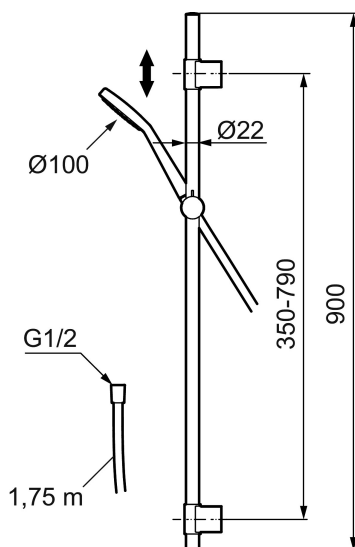

Unique characteristics