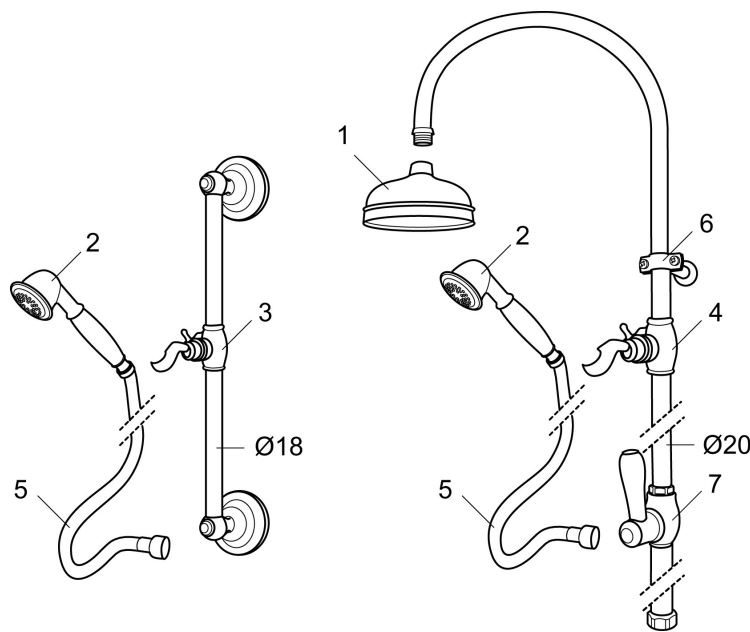

MORA CLASSIC shower set

Mora Classic is an exclusive range of taps with solid, rounded lines that embrace the design ideals of the past. All the parts are made of metal with genuine Mora quality. In addition to providing outstanding comfort and safety, the Mora Classic shower system adds an exclusive touch to your whole bathroom interior. This is modern technology fused with classic style at its best.

Article number: 130277

Description: Chrome

- All parts are made in metall
- Shower hose in metal, PVC- and BPA-free

Uniqe characteristics

PRODUCT DESCRIPTION

MORA CLASSIC shower set

Mora Classic is an exclusive range of taps with solid, rounded lines that embrace the design ideals of the past. All the parts are made of metal with genuine Mora quality. In addition to providing outstanding comfort and safety, the Mora Classic shower system adds an exclusive touch to your whole bathroom interior. This is modern technology fused with classic style at its best.

Article number: 130277

Sparepartlist

NO.	ART NO.	RSK	DESCRIPTION
1	131183	8180699	Shower head 120 mm
2	130802.AE	8198066	Handshower
3	139830.ae		Slider 18 mm, chrome
4	139749.AE		Slider 20 mm, chrome
4	139749.0065AE		Slider 20 mm, chrome/gold
5	139835.AE	8199159	Shower hose in metal, 1750 mm
6	130550.AE	8180374	Clip for shower bar
7	139761	8541681	Diverter, complete, chrome
7	139761.0065	8541682	Diverter, complete, chrome/gold