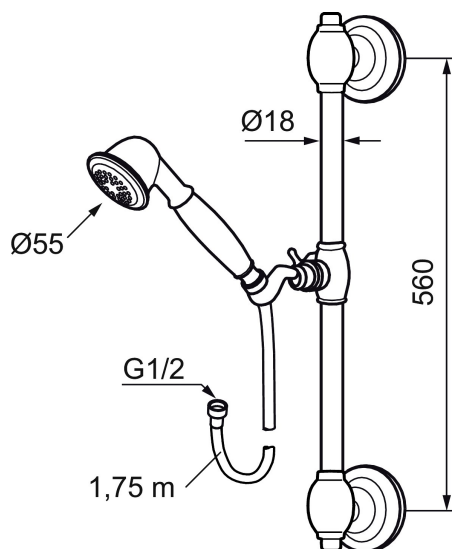

MORA CLASSIC shower set

Mora Classic is an exclusive range of taps with solid, rounded lines that embrace the design ideals of the past. All the parts are made of metal with genuine Mora quality. In addition to providing outstanding comfort and safety, the Mora Classic shower system adds an exclusive touch to your whole bathroom interior. This is modern technology fused with classic style at its best.

Article number: 130277

Description: Chrome

- All parts are made in metall
- Shower hose in metal, PVC- and BPA-free

Uniqe characteristics

PRODUCT DESCRIPTION

MORA CLASSIC shower set

Mora Classic is an exclusive range of taps with solid, rounded lines that embrace the design ideals of the past. All the parts are made of metal with genuine Mora quality. In addition to providing outstanding comfort and safety, the Mora Classic shower system adds an exclusive touch to your whole bathroom interior. This is modern technology fused with classic style at its best.

Article number: 130277

Sparepartlist

NO.	ART NO.	RSK	DESCRIPTION
1	131183	8180699	Shower head 120 mm
2	130802.AE	8198066	Handshower
3	139830.ae		Slider 18 mm, chrome
4	139749.AE		Slider 20 mm, chrome
4	139749.0065AE		Slider 20 mm, chrome/gold
5	139835.AE	8199159	Shower hose in metal, 1750 mm
6	130550.AE	8180374	Clip for shower bar
7	139761	8541681	Diverter, complete, chrome
7	139761.0065	8541682	Diverter, complete, chrome/gold