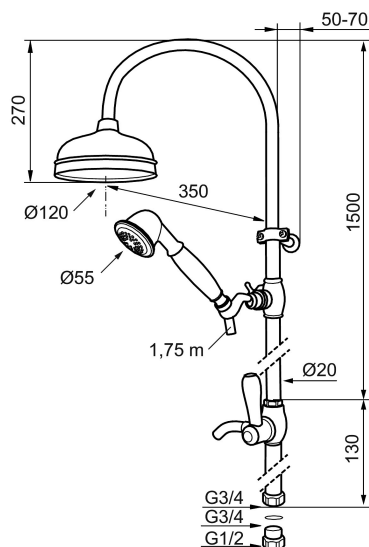

Unique characteristics