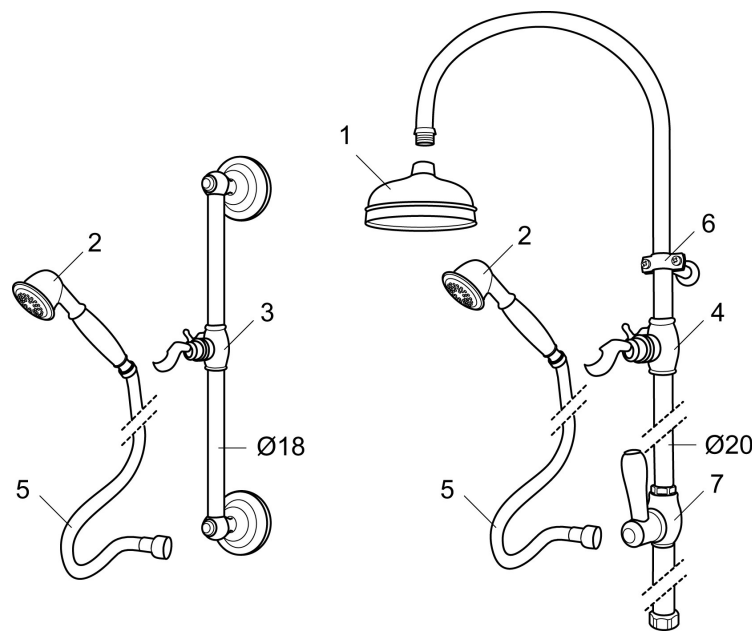

Article number: 130265

Description: Chrome, conn. 3/4"

- Incl. hand shower and diverter
- Shower hose in metal, PVC- and BPA-free
- Shower bar can be shortened if required
- Connection with 3/4" swivel nuts

Unique characteristics

PRODUCT DESCRIPTION

MORA CLASSIC family

Mora Classic is an exclusive range of taps with solid, rounded lines that embrace the design ideals of the past. Mora Classic Family gives you a fabulous fusion of modern technology and classic, timeless design. You get the combined advantages of an overhead shower and a hand shower and a design that brings beauty and harmony to your whole bathroom interior.

Article number: 130265

Sparepartlist

NO.	ART NO.	RSK	DESCRIPTION
1	131183	8180699	Shower head 120 mm
2	130802.AE	8198066	Handshower
3	139830.ae		Slider 18 mm, chrome
4	139749.AE		Slider 20 mm, chrome
4	139749.0065AE		Slider 20 mm, chrome/gold
5	139835.AE	8199159	Shower hose in metal, 1750 mm
6	130550.AE	8180374	Clip for shower bar
7	139761	8541681	Diverter, complete, chrome
7	139761.0065	8541682	Diverter, complete, chrome/gold